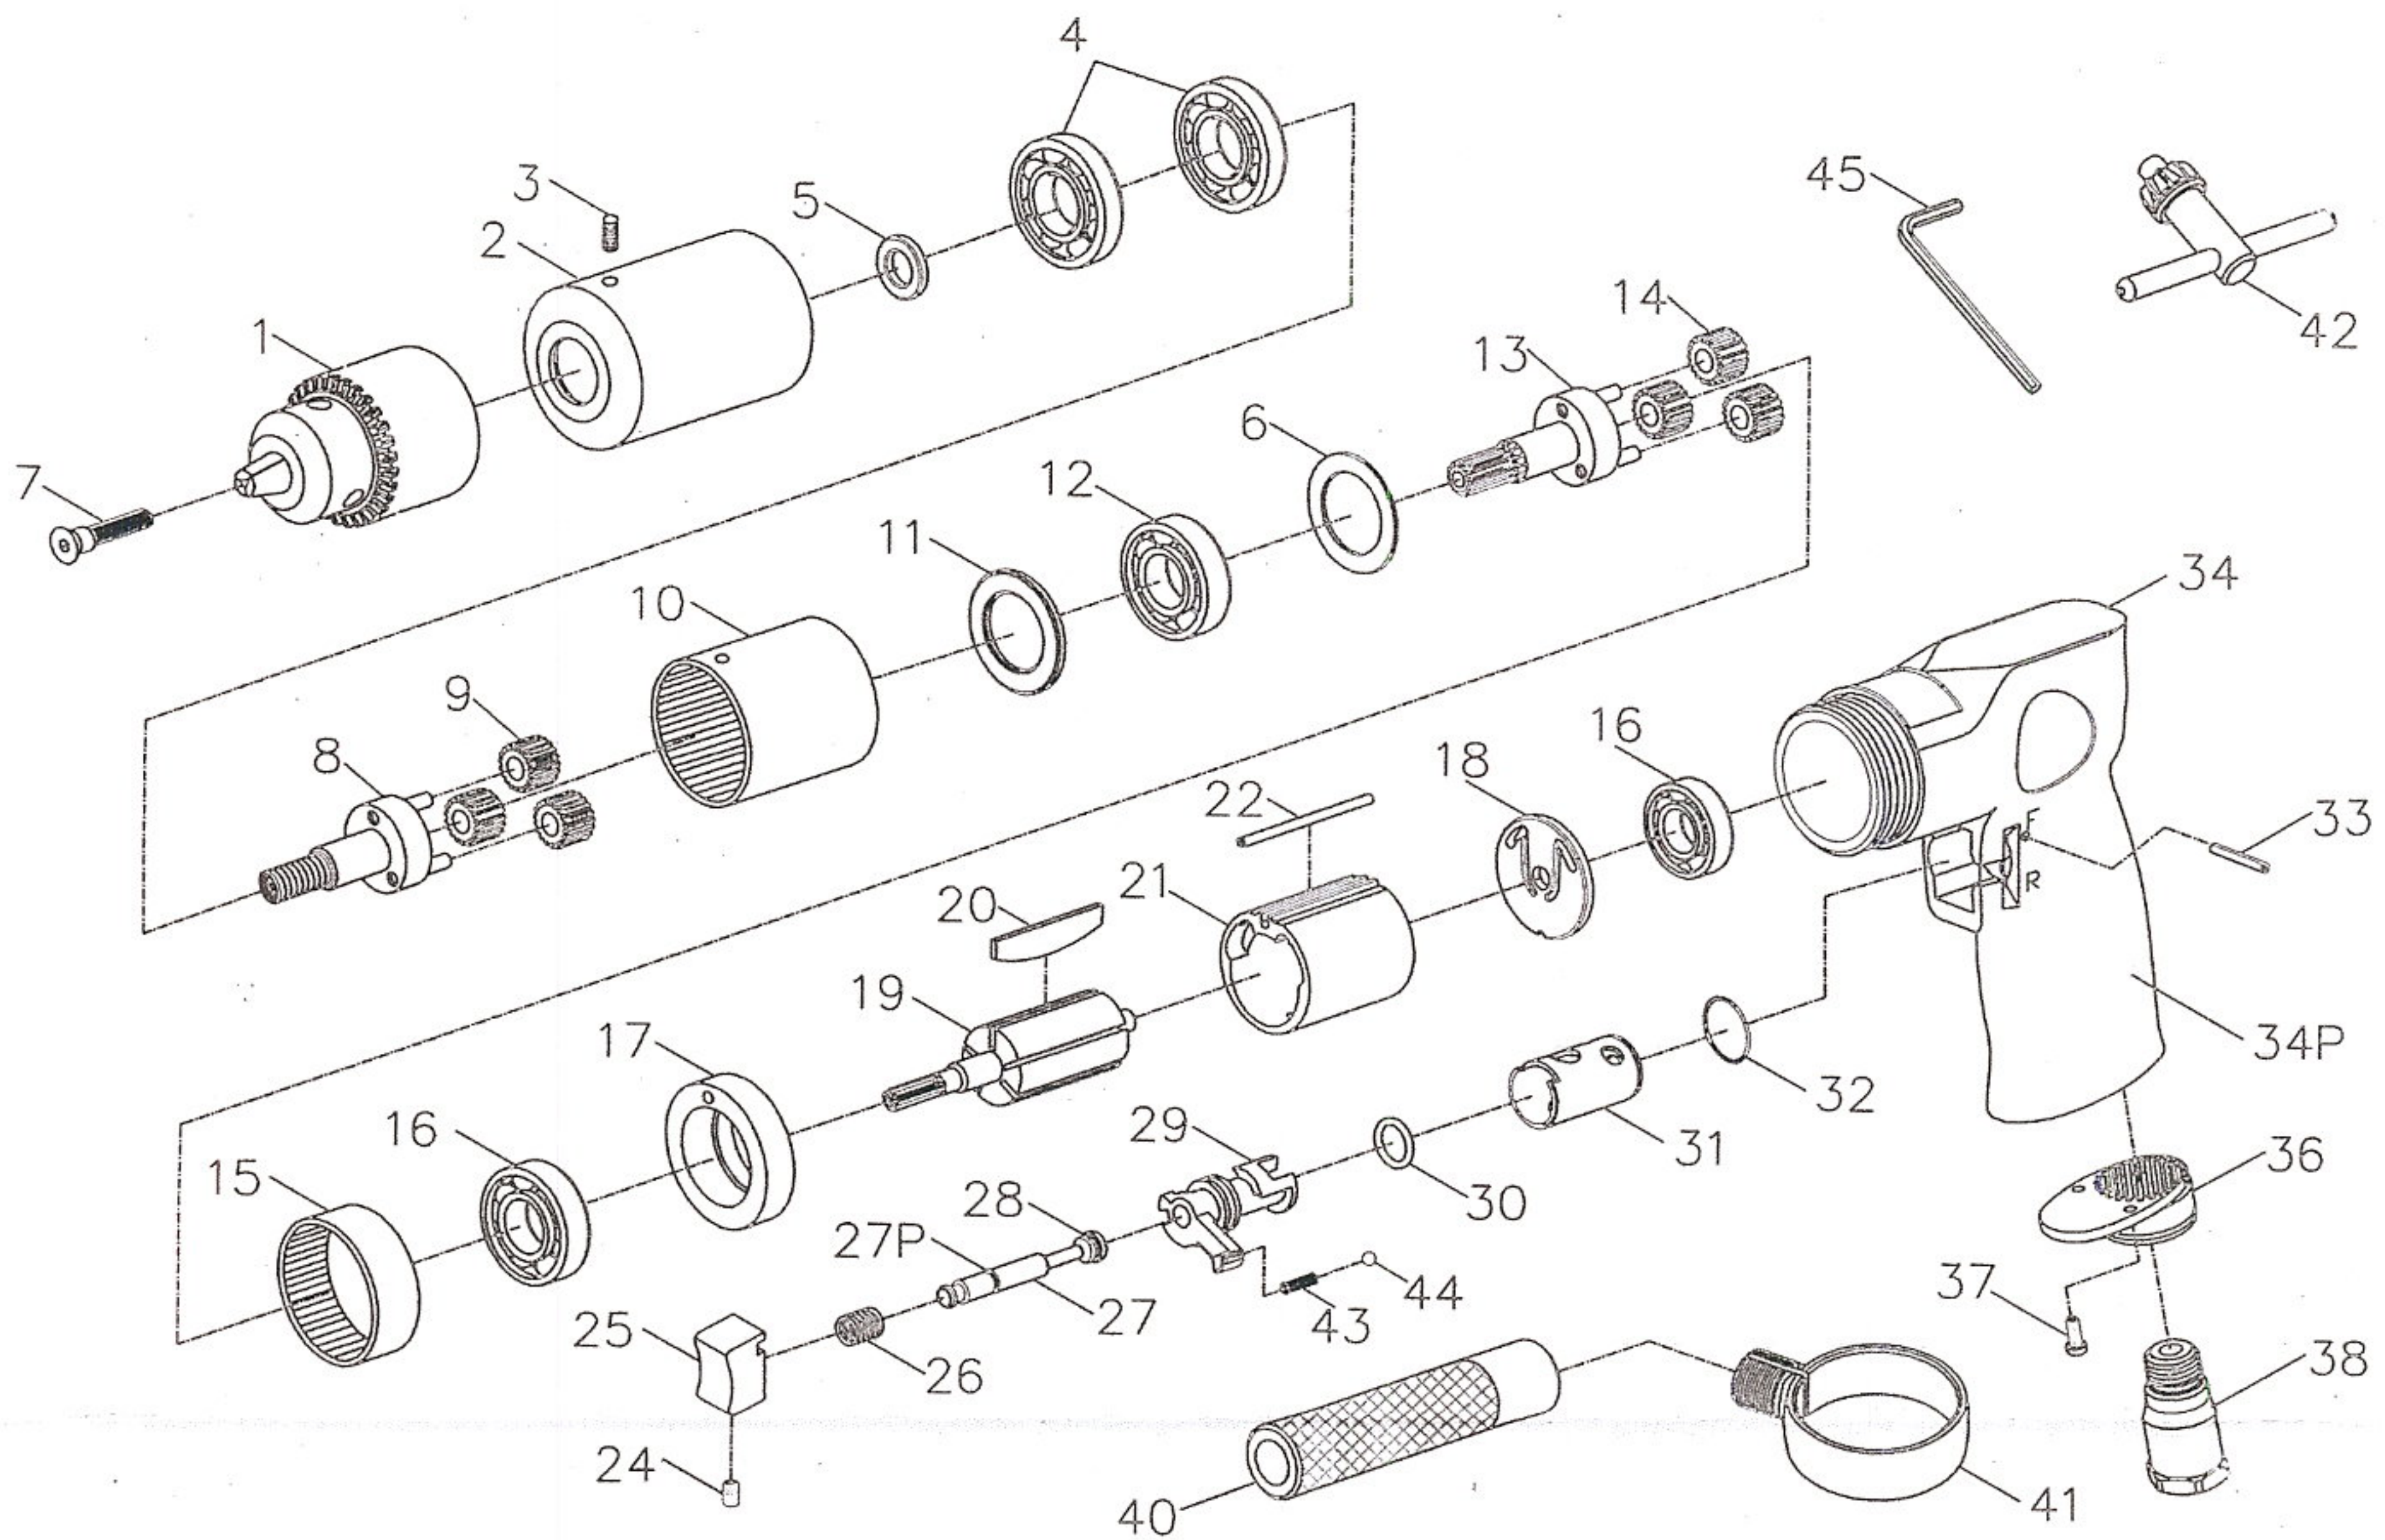

1/2 Capacity Reversible Pistol Grip Drill

527C

Index No.	Part No.	Description	No. Req.	Index No.	Part No.	Description	No. Req.
1	527C-1	1/2" Drill Chuck	1	24	527C-24	Set Screw	1
2	527C-2	Clamp Nut	1	25	527C-25	Trigger	1
3	527C-3	Set Screw	1	26	527C-26	Spring	1
4	527C-4	Ball Bearing	2	27	527C-27	Valve	1
5	527C-5	Chuck Spacer	1	27P	527C-27P	O-Ring	1
6	527C-6	Washer	1	28	527C-28	O-Ring	1
7	527C-7	Screw	1	29	527C-29	Reverse Valve	1
8	527C-8	Planet Carrier	1	30	527C-30	O-Ring	1
9	527C-9	Planet Gear	3	31	527C-31	Reverse Valve Block	1
10	527C-10	Internal Gear	1	32	527C-32	O-Ring	1
11	527C-11	Spacer	1	33	527C-33	Pin	1
12	527C-12	Ball Bearing	1	34	527C-34	Motor Housing	1
13	527C-13	Planet Carrier	1	34P	527C-34P	Housing Sleeve	1
14	527C-14	Planet Gear	3	36	527C-36	Exhaust Deflector	1
15	527C-15	Internal Gear	1	37	527C-37	Screw	2
16	527C-16	Ball Bearing	2	38	527C-38	Air Inlet	1
17	527C-17	Bearing Case	1	40	527C-40	Handle	1
18	527C-18	End Plate	1	41	527C-41	Clamp Ring	1
19	527C-19	Rotor	1	42	527C-42	Chuck Key	1
20	527C-20	Rotor Blade	5	43	527C-43	O-Ring	1
21	527C-21	Cylinder	1	44	527C-44	Steel Ball	1
22	527C-22	Motor Pin	1	45	527C-45	Allen Wrench	1